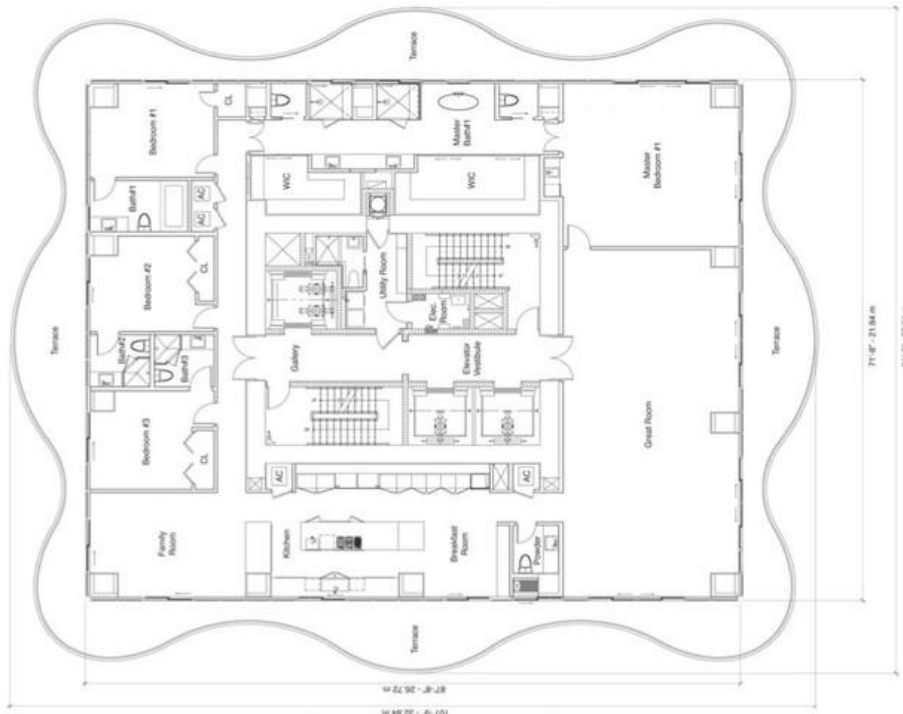

Steven Holl - MIT Simmons Hall (2002)

LIAG - ROC Mondriaan LAAK II (2011)

Renzo Piano - Tjibaou Cultural Centre (1998)

Manfredi Nicoletti - Green Towers In Malaysia

SIEGER SUAREZ

ARQUITECTONICA

EXHIBIT "E"

Typical level floor plan (6th thru 40th floor)

1/4"

SIEGER SUAREZ

1/8" = 1'-0"

ARQUITECTONICA

Sieger Suarez
Barranquilla, Colombia

EXHIBIT "F"

Zaha Hadid – Wangjing SOHO

Meiquan 22nd Century