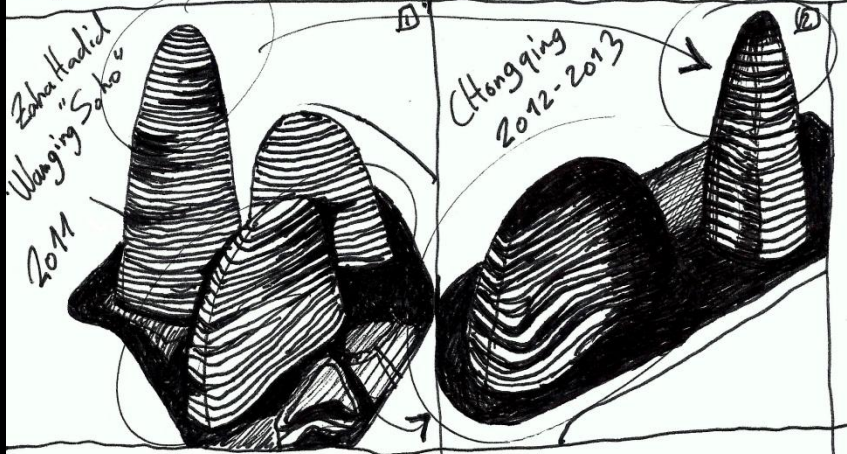

28/4/2013 Zaha Hadid Helps us raise a critical issue....How