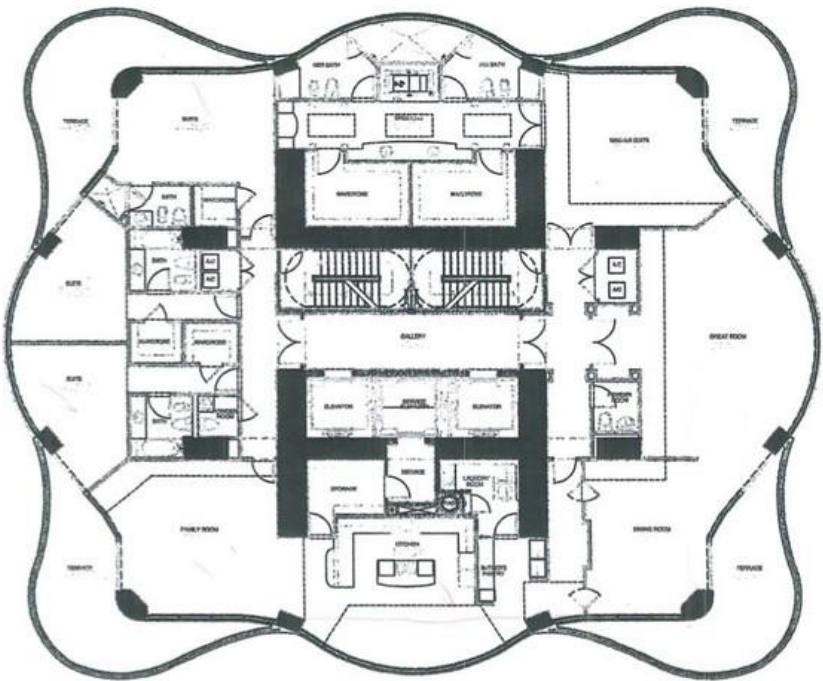

Steven Holl - MIT Simmons Hall (2002)

LIAG - ROC Mondriaan LAAK II (2011)

Renzo Piano - Tjibaou Cultural Centre (1998)

Manfredi Nicoletti - Green Towers In Malaysia

SIEGER SUAREZ

ARQUITECTONICA

EXHIBIT "E"

Typical level floor plan (6th thru 40th floor)

1/4"

SIEGER SUAREZ

1/8" = 1'-0"

ARQUITECTONICA

Sieger Suarez
Barranquilla, Colombia

EXHIBIT "F"

Zaha Hadid – Wangjing SOHO

Meiquan 22nd Century